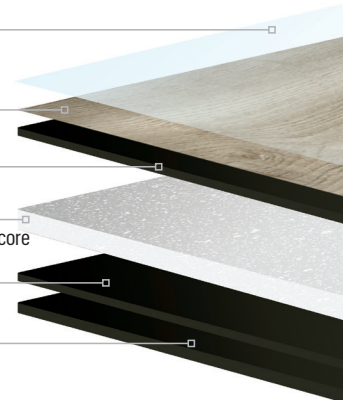

Product Specifications

Core	RMC
Nominal Size	Wide Width: 9" x 72" Multi-Width: 4", 6", & 7" x 72"
Overall Thickness	7 mm - 6 mm reinforced mineral core & 1 mm underlayment
Wear Layer	20 mil - Diamond 10 [®] Technology
Edge Detail	Painted Micro-bevel
Coverage	Wide Width - 18.19 sq. ft. per ctn, Multi-Width - 17.1 sq. ft. per ctn
Installation	Angle Locking Below/On/Above Ground Level
Warranty	Lifetime Limited Residential/15-year Limited Commercial
Flame Spread ASTM E 648	0.45 W/cm ² or more Class I
Smoke Evolution ASTM E 662	450 or less
Acoustical Performance:	IIC 56, STC 52, ΔIIC 25

20 mil Wear Layer with Diamond 10[®] Technology

Design layer

Resilient layer

Fiberglass reinforced mineral core

Resilient layer

Acoustic pad

A6534
Viking Hickory Flaxen Field
9" x 72"

A6535
Viking Hickory Norse Brown
9" x 72"