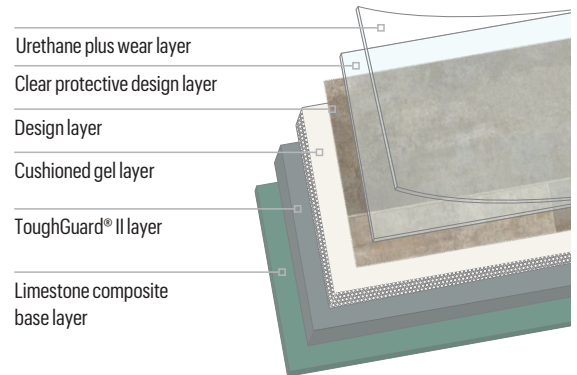

## DuraStride™ Vinyl Sheet Flooring

**Made in the USA**  
Armstrong® Vinyl Flooring is manufactured with global and domestic content.

**Responsibly Made**  
All Armstrong Vinyl Sheet flooring products meet or exceed low emission standards for better indoor air quality as certified by FloorScore.

### Product Specifications

Gauge/Wear	60 mils/10 mils
Wear Layer	Urethane Plus
Structure	ToughGuard® II
Warranty	15-Year Limited Residential
Roll Width	6' & 12'
Seam Sealer	S-500 or S-761
Seam Alignment	Do not reverse
Installation	Modified Loose Lay or Fully Adhered
Adhesive	S-295 or S-299
Trade Up	\$\$\$